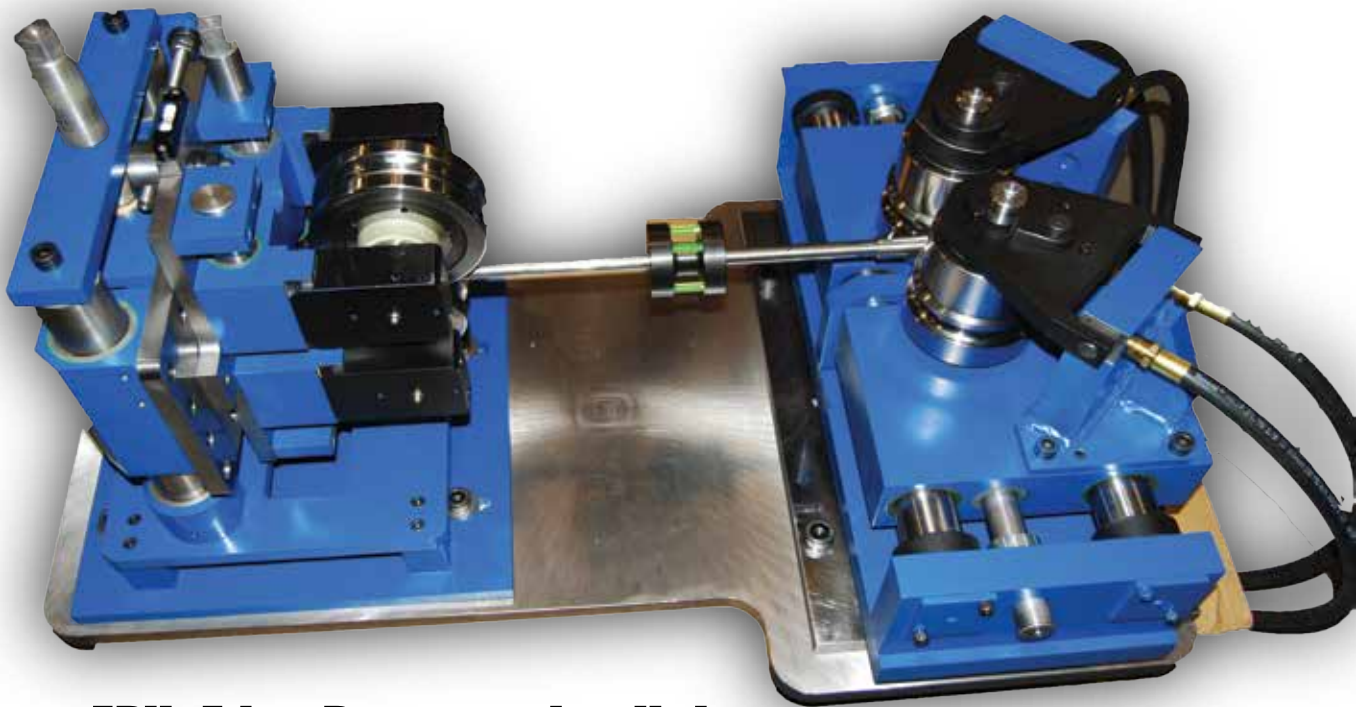

R.F. WELD BOX & Edge Presentation Stand

in Weld Splits & Overlap- GUARANTEED!

- **EPU- Edge Presentation Unit**
Hold any seam from overlap
- **No maintenance on shafts**
Dead-All bearing in rolls
- **Change over is guaranteed on**
weld box- 2 Minutes GUARANTEED!
NO ADJUSTMENTS!
- **EPU unit change over in 7 Minutes - GUARANTEED!**