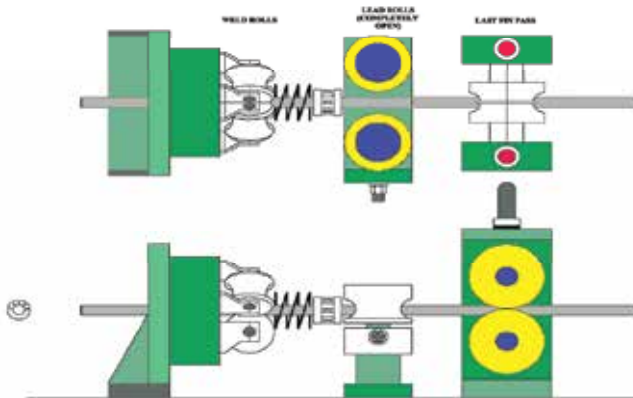

# W.E.L.D.S.

Welder Enhanced Linear Device System

## REDUCES Weld Splits by 50%

- Eliminates overlap from improper setup
- Eliminates rolling of the tube at the weld box
- Perfect registration for weld rolls
- Creates perfect bottom line from fin to weld
- Improves apex angle
- Promotes lower & smoother weld bead inside & outside the tube